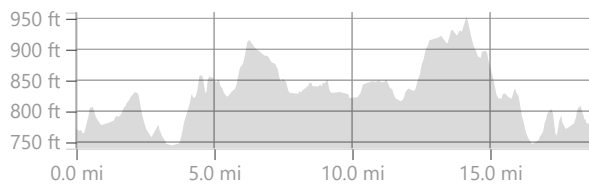

STRAVA**2019 Cadence West Side Ride**<https://www.strava.com/routes/18127707>18.66 mi
Distance754 ft
Elevation GainRoad
Ride Type

Est. Moving Time: 1:28:27

Route recommendations may be incomplete and/or inaccurate and may contain sections of private land and/or sections of terrain that could be challenging or hazardous. Always use your best judgement about the safety of road and trail conditions and follow traffic and property laws. Est. Moving Time based on your avg speed of 12.7 mi/h over last 4 weeks

DIRECTION	DISTANCE (miles)
Proceed onto West Capitol Drive	0.0
Right onto North Fiebrantz Drive	0.0
Proceed onto North Fiebrantz Drive	0.1
Left onto West Keefe Avenue	0.5
Left onto Burlawn Parkway	0.7
Proceed onto Burlawn Parkway	0.8
Right onto West Center Street	1.9
Continue on North 131st Street	1.9
Proceed onto North 131st Street	2.0
Right onto West North Avenue	2.5